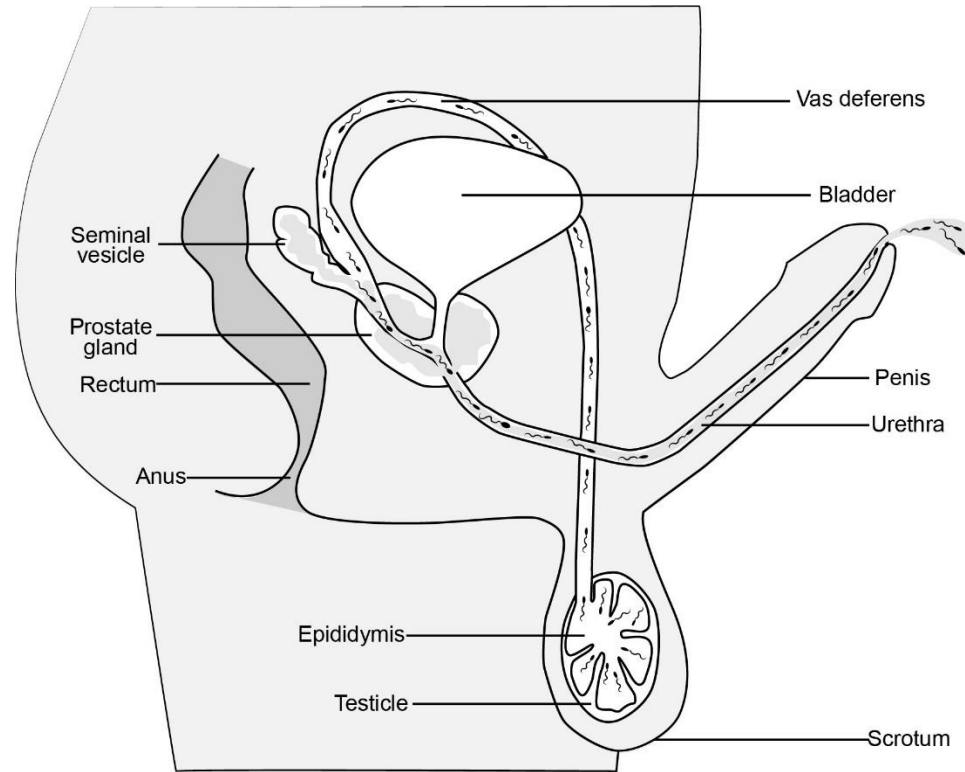

Reproductive Systems

Reproductive System Infographic

Reproductive System Infographic

Reproductive System Infographic

Reproductive System Infographic

Reproductive System Infographic

Reproductive System Infographic

Menstrual Cycle

This diagram shows a menstrual cycle of 28 days, which is an average. Cycles can vary between 24-38 days long.

Sperm Production

Fertilization

Implantation

Additional Resources

Additional diagrams are available on the [Grade 5](#) and [Grade 6](#) pages.