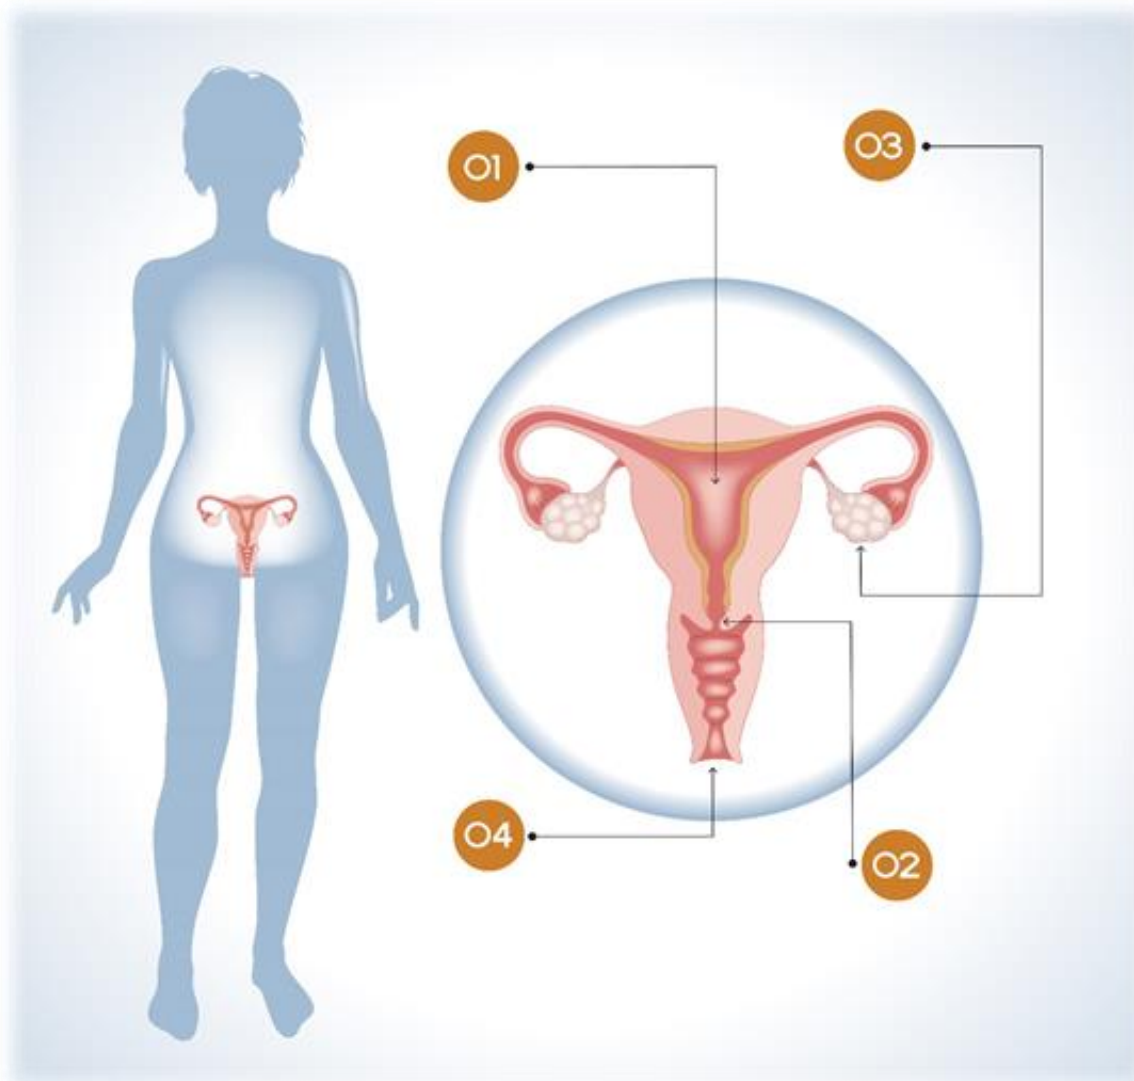

Reproductive Systems

Reproductive System Infographic

Reproductive System Infographic

Reproductive System Infographic

Reproductive System Infographic

Reproductive System Infographic

Reproductive System Infographic

Menstrual Cycle

This diagram shows a menstrual cycle of 28 days, which is an average. Cycles can vary between 24-38 days long.

Sperm Production

Fertilization

Implantation

Additional Resources

Additional diagrams are available on the [Grade 5](#) and [Grade 6](#) pages.