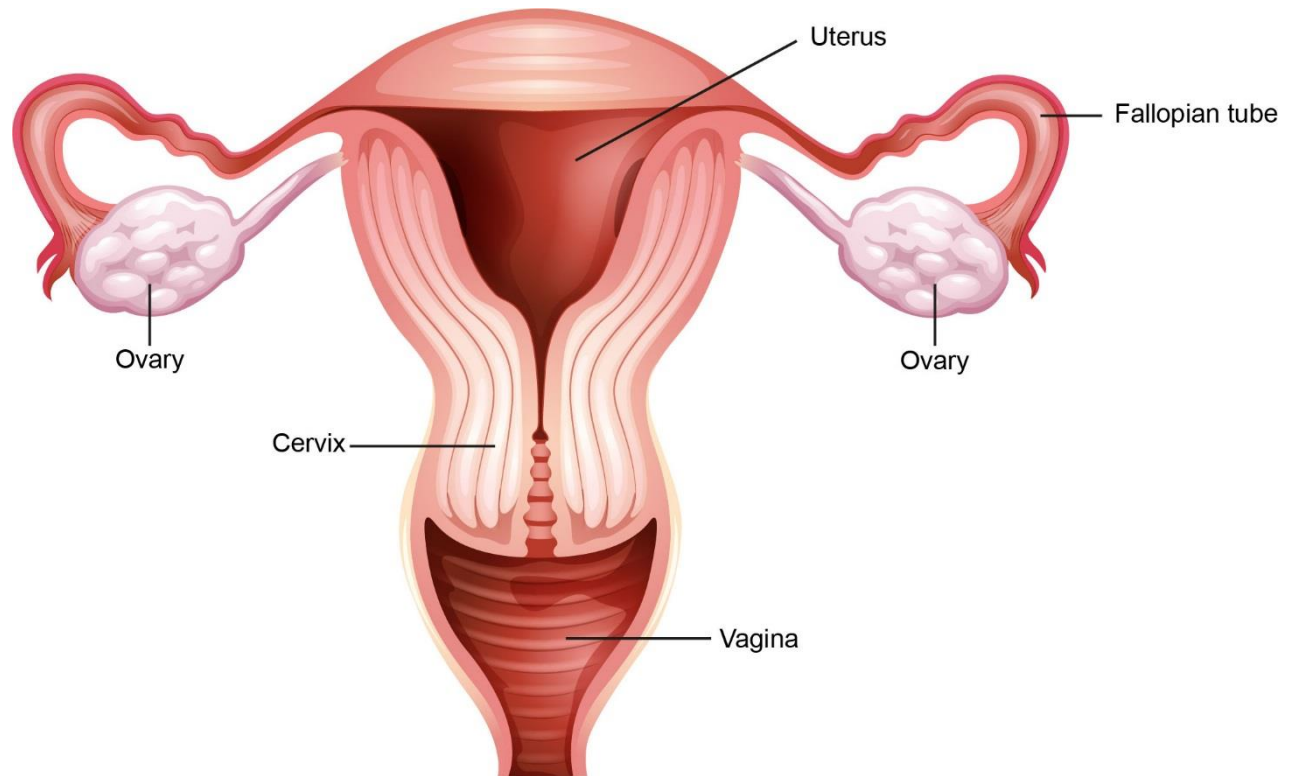

Grade 7

Reproductive Systems

Reproductive System & Genitals

External Genitals

Circumcised Penis

Uncircumcised Penis

Reproductive System & Genitals

Reproductive System & Genitals

Reproductive Systems

Reproductive System Infographic

Reproductive System Infographic

Reproductive System Infographic

Reproductive System Infographic

Reproductive System Infographic

Reproductive System Infographic

Menstrual Cycle

This diagram shows a menstrual cycle of 28 days, which is an average. Cycles can vary between 24-38 days long.

Sperm Production

Fertilization

Implantation

Additional Resources

Additional diagrams are available on the [Grade 5](#) and [Grade 6](#) pages.