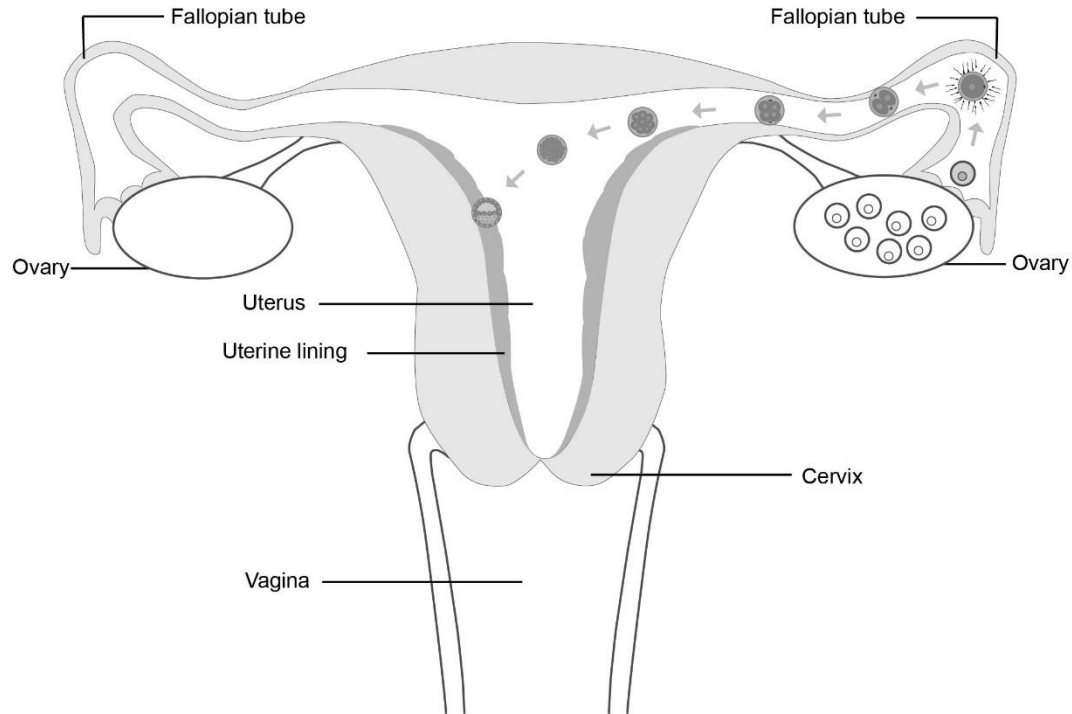

Reproductive Systems

Reproductive System Infographic

Reproductive System Infographic

Reproductive System Infographic

Reproductive System Infographic

Reproductive System Infographic

Reproductive System Infographic

Menstrual Cycle

This diagram shows a menstrual cycle of 28 days, which is an average. Cycles can vary between 24-38 days long.

Sperm Production

Fertilization

Implantation

Additional Resources

Additional diagrams are available on the [Grade 5](#) and [Grade 6](#) pages.