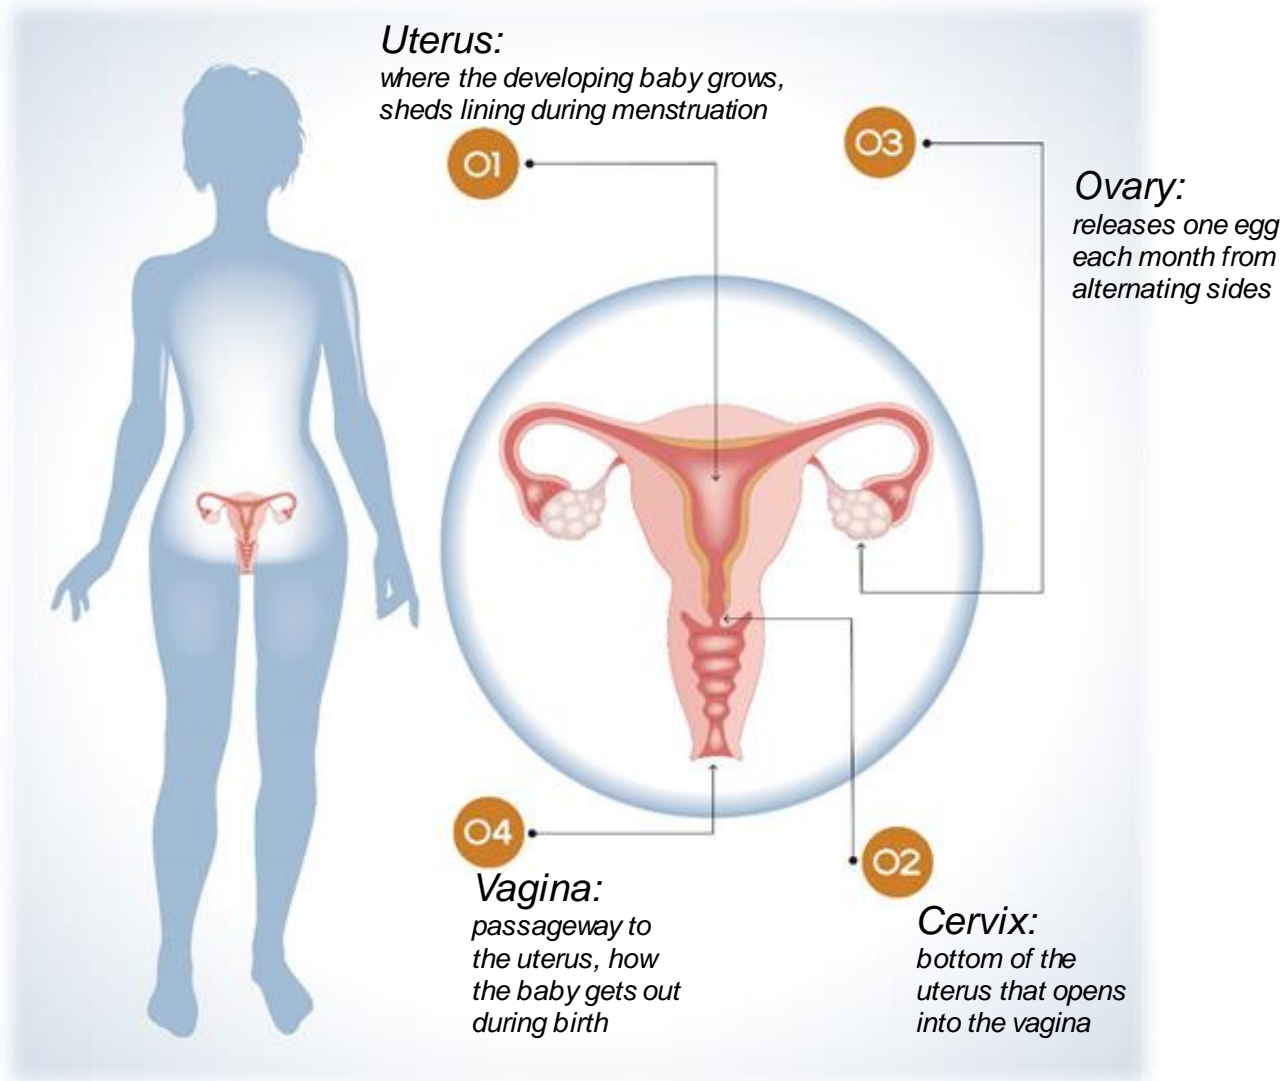

Reproductive Systems

Reproductive System Infographic

Reproductive System Infographic

Reproductive System Infographic

Reproductive System Infographic

Reproductive System Infographic

Reproductive System Infographic

Menstrual Cycle

This diagram shows a menstrual cycle of 28 days, which is an average. Cycles can vary between 24-38 days long.

Sperm Production

Fertilization

Implantation

Additional Resources

Additional diagrams are available on the [Grade 5](#) and [Grade 6](#) pages.