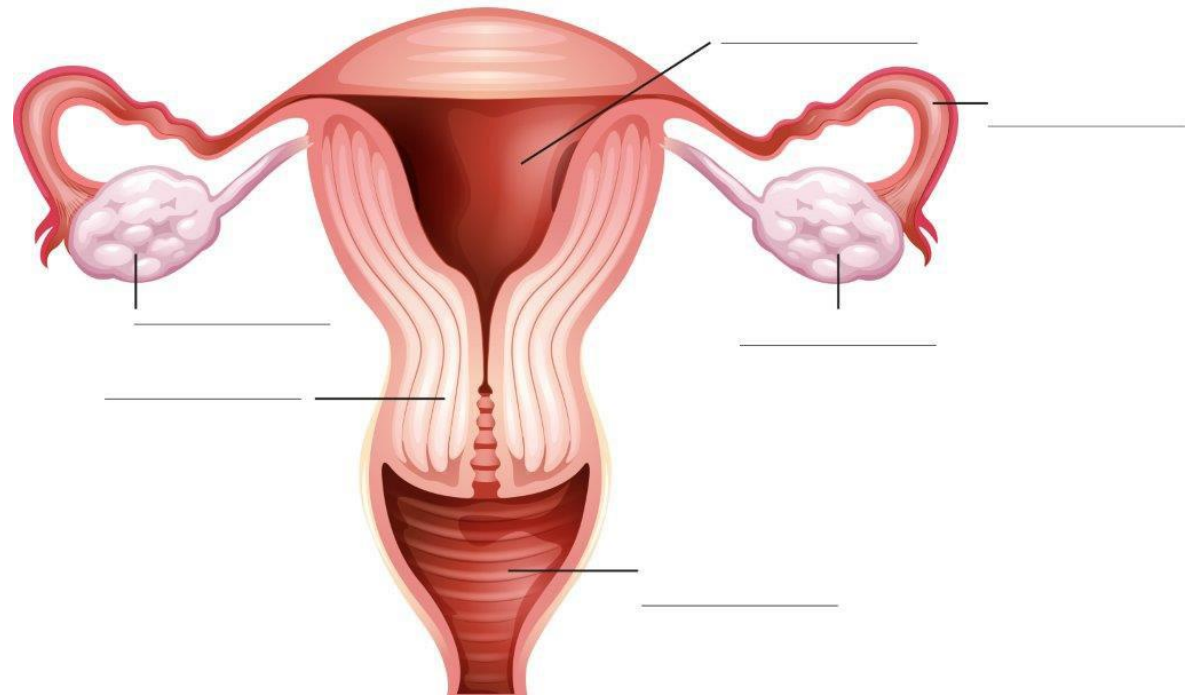

Grade 7

Reproductive Systems

Reproductive System & Genitals

External Genitals

Circumcised Penis

Uncircumcised Penis

Reproductive System & Genitals

Reproductive System & Genitals

Reproductive Systems

Reproductive System Infographic

Reproductive System Infographic

Reproductive System Infographic

Reproductive System Infographic

Reproductive System Infographic

Reproductive System Infographic

Menstrual Cycle

This diagram shows a menstrual cycle of 28 days, which is an average. Cycles can vary between 24-38 days long.

Sperm Production

Fertilization

Implantation

Additional Resources

Additional diagrams are available on the [Grade 5](#) and [Grade 6](#) pages.