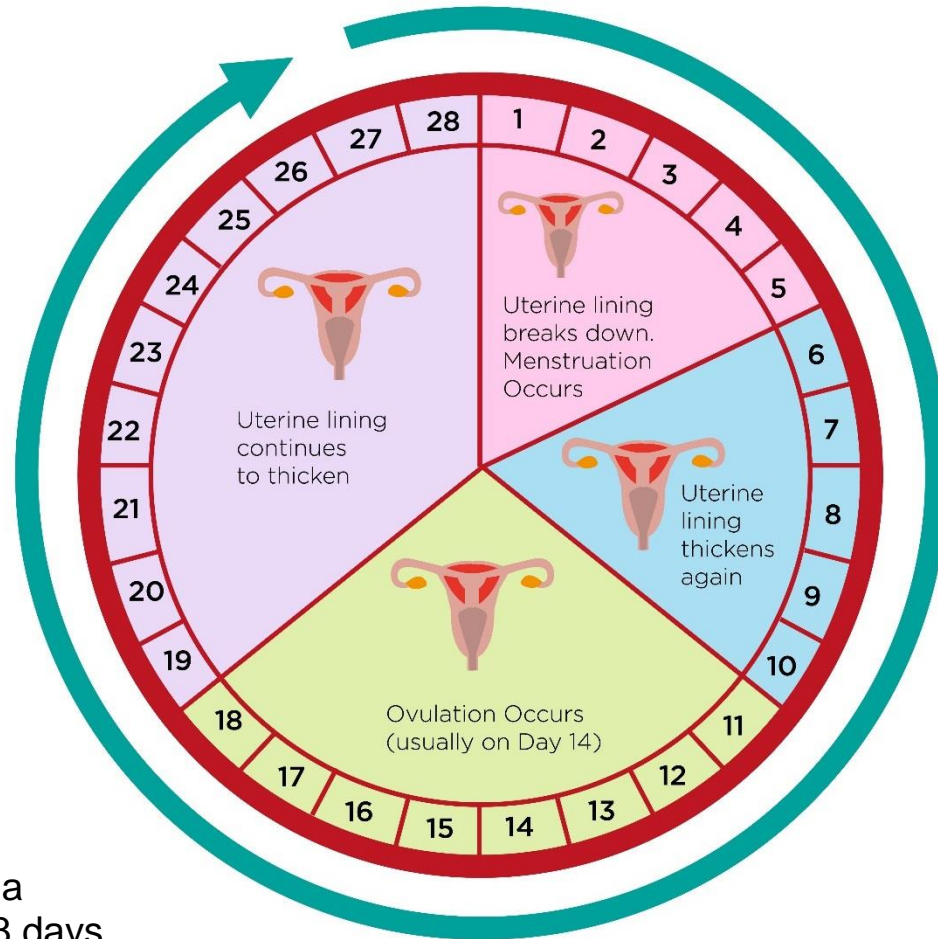

Reproductive Systems

Reproductive System Infographic

Reproductive System Infographic

Reproductive System Infographic

Reproductive System Infographic

Reproductive System Infographic

Reproductive System Infographic

Menstrual Cycle

This diagram shows a menstrual cycle of 28 days, which is an average. Cycles can vary between 24-38 days long.

Sperm Production

Fertilization

Implantation

Additional Resources

Additional diagrams are available on the [Grade 5](#) and [Grade 6](#) pages.