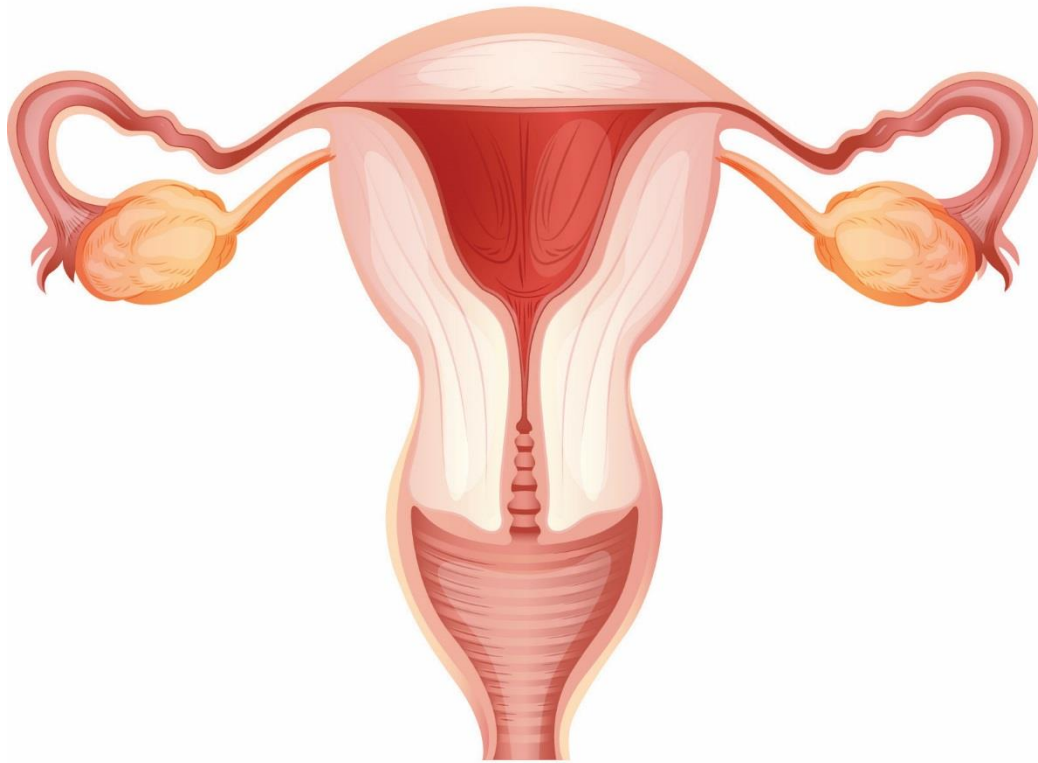

Grade 7

Reproductive Systems

Reproductive System & Genitals

External Genitals

Circumcised Penis

Uncircumcised Penis

Reproductive System & Genitals

Reproductive System & Genitals

Reproductive Systems

Reproductive System Infographic

Reproductive System Infographic

Reproductive System Infographic

Reproductive System Infographic

Reproductive System Infographic

Reproductive System Infographic

Menstrual Cycle

This diagram shows a menstrual cycle of 28 days, which is an average. Cycles can vary between 24-38 days long.

Sperm Production

Fertilization

Implantation

Additional Resources

Additional diagrams are available on the [Grade 5](#) and [Grade 6](#) pages.