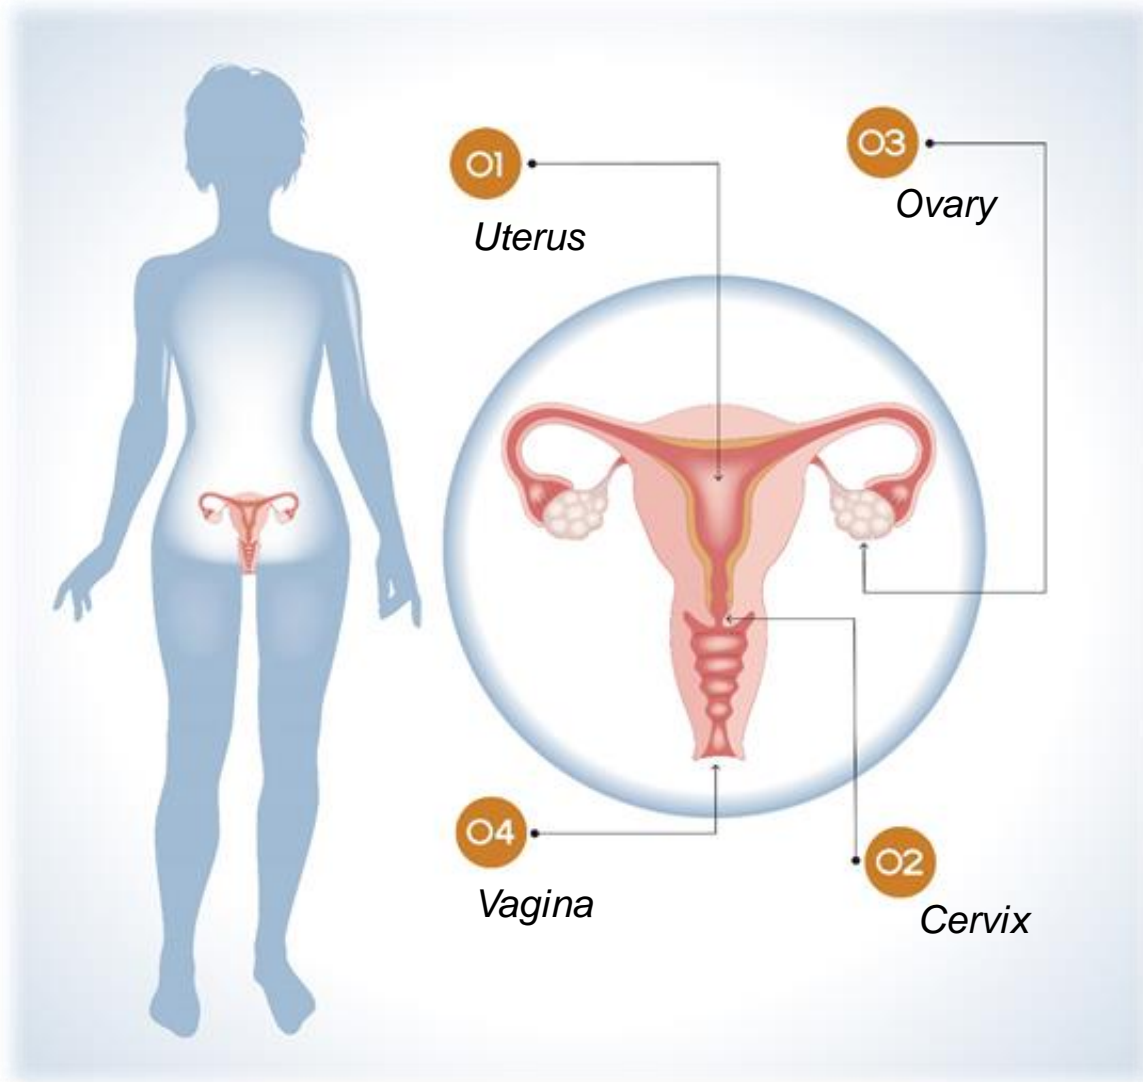

Reproductive Systems

Reproductive System Infographic

Reproductive System Infographic

Reproductive System Infographic

Reproductive System Infographic

Reproductive System Infographic

Reproductive System Infographic

Menstrual Cycle

This diagram shows a menstrual cycle of 28 days, which is an average. Cycles can vary between 24-38 days long.

Sperm Production

Fertilization

Implantation

Additional Resources

Additional diagrams are available on the [Grade 5](#) and [Grade 6](#) pages.