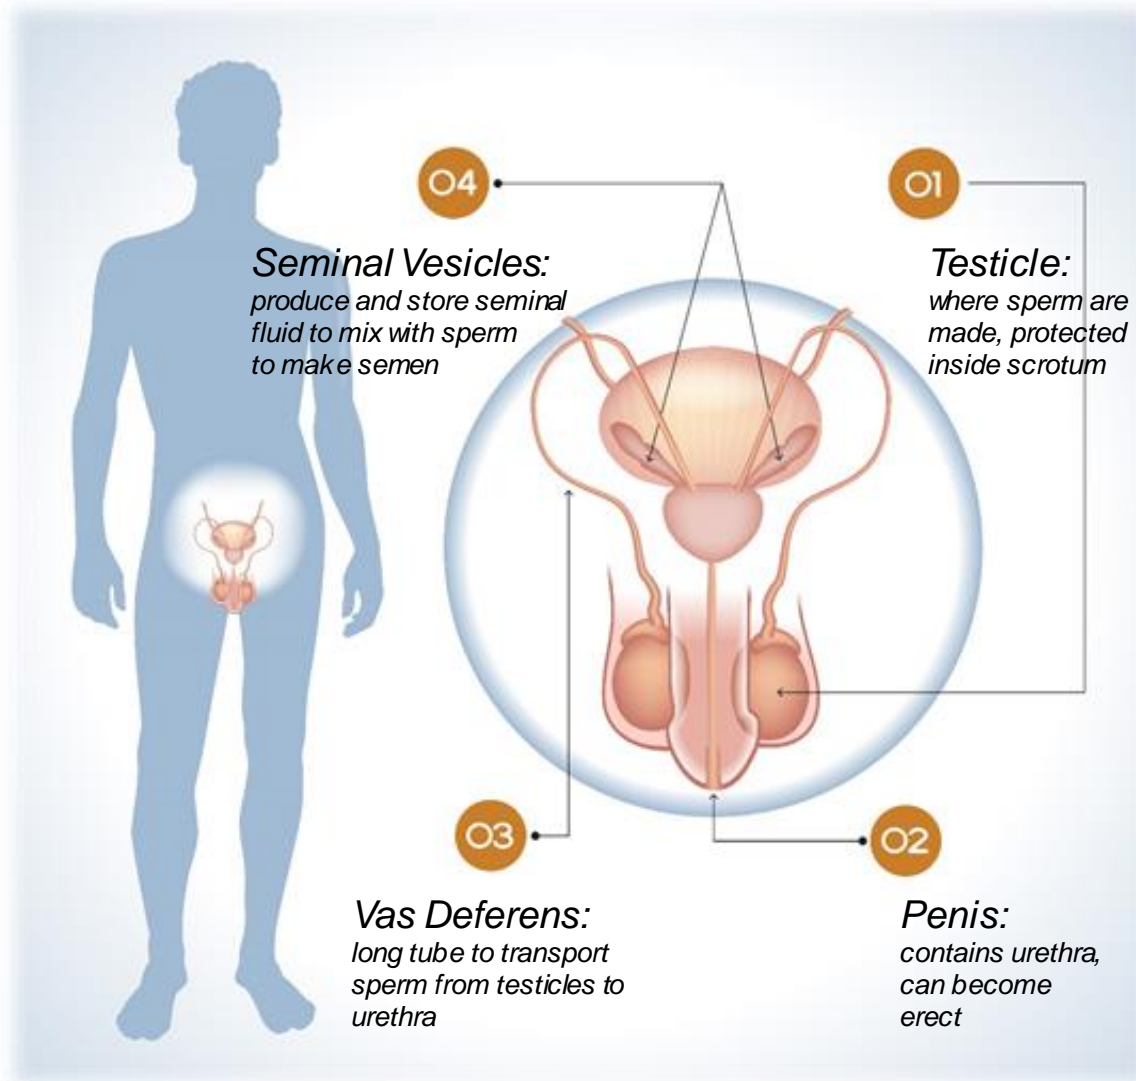

Reproductive Systems

Reproductive System Infographic

Reproductive System Infographic

Reproductive System Infographic

Reproductive System Infographic

Reproductive System Infographic

Reproductive System Infographic

Menstrual Cycle

This diagram shows a menstrual cycle of 28 days, which is an average. Cycles can vary between 24-38 days long.

Sperm Production

Fertilization

Implantation

Additional Resources

Additional diagrams are available on the [Grade 5](#) and [Grade 6](#) pages.