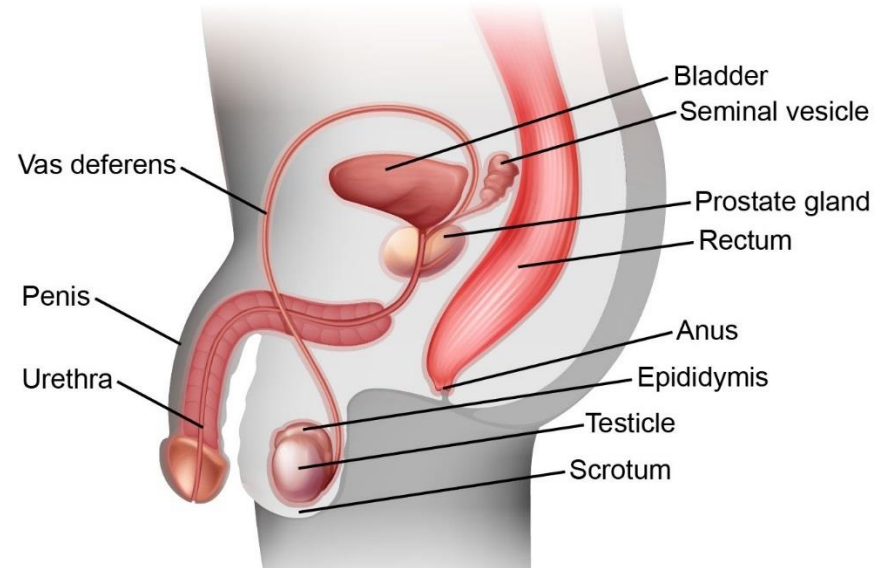

Grade 7

Reproductive Systems

Reproductive System & Genitals

External Genitals

Circumcised Penis

Uncircumcised Penis

Reproductive System & Genitals

Reproductive System & Genitals

Reproductive Systems

Reproductive System Infographic

Reproductive System Infographic

Reproductive System Infographic

Reproductive System Infographic

Reproductive System Infographic

Reproductive System Infographic

Menstrual Cycle

This diagram shows a menstrual cycle of 28 days, which is an average. Cycles can vary between 24-38 days long.

Sperm Production

Fertilization

Implantation

Additional Resources

Additional diagrams are available on the [Grade 5](#) and [Grade 6](#) pages.