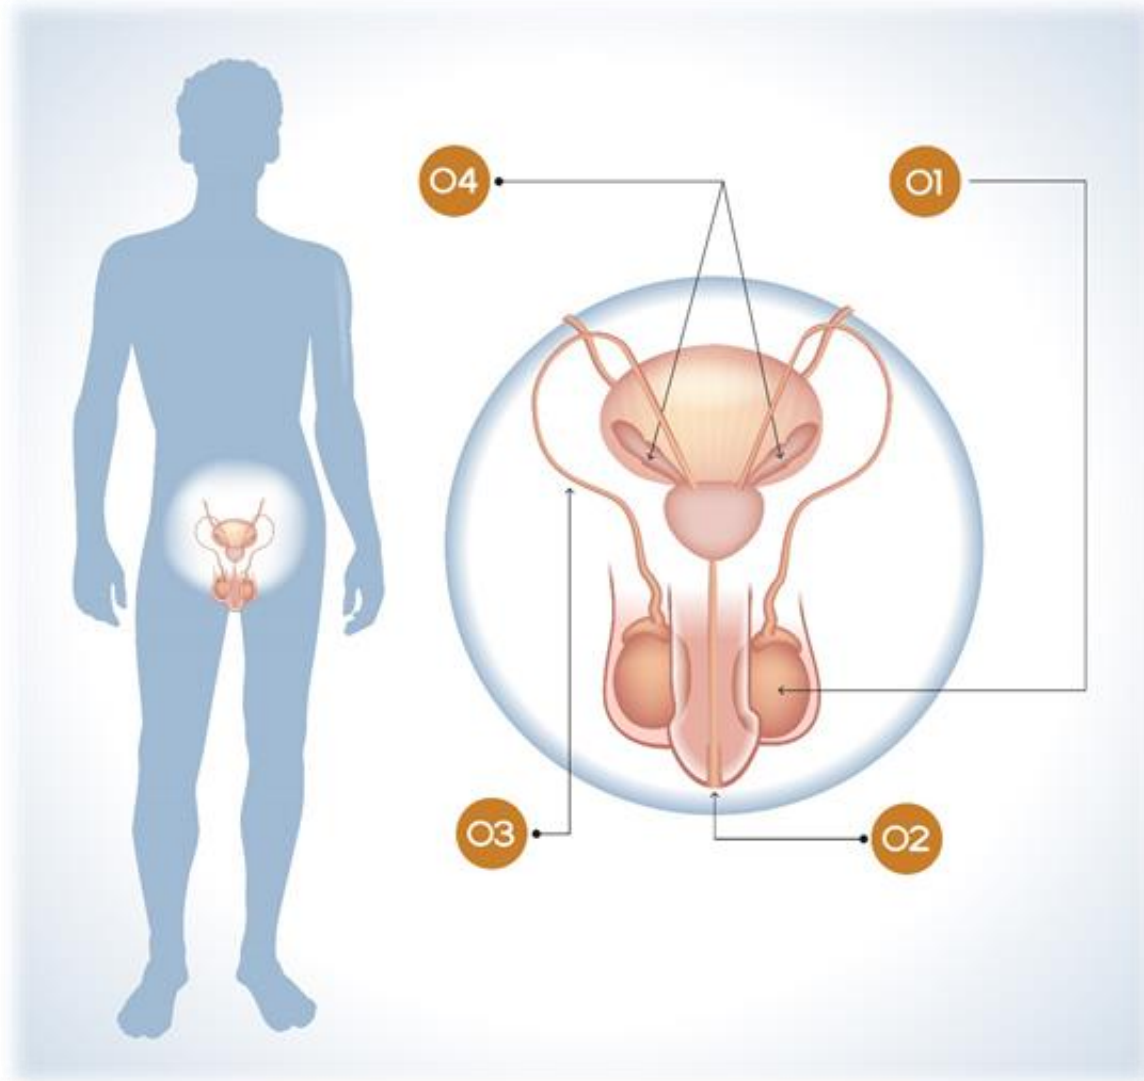

Grade 7

Reproductive Systems

Reproductive System & Genitals

External Genitals

Circumcised Penis

Uncircumcised Penis

Reproductive System & Genitals

Reproductive System & Genitals

Reproductive Systems

Reproductive System Infographic

Reproductive System Infographic

Reproductive System Infographic

Reproductive System Infographic

Reproductive System Infographic

Reproductive System Infographic

Menstrual Cycle

This diagram shows a menstrual cycle of 28 days, which is an average. Cycles can vary between 24-38 days long.

Sperm Production

Fertilization

Implantation

Additional Resources

Additional diagrams are available on the [Grade 5](#) and [Grade 6](#) pages.