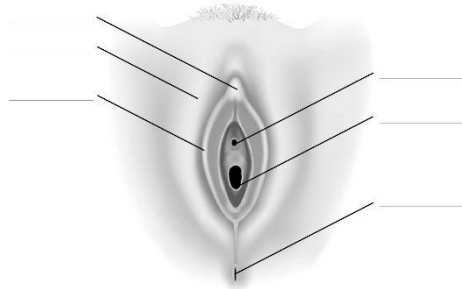

Grade 7

Reproductive Systems

Reproductive System & Genitals

External Genitals

Circumcised Penis

Uncircumcised Penis

Reproductive System & Genitals

Reproductive System & Genitals

Reproductive Systems

Reproductive System Infographic

Reproductive System Infographic

Reproductive System Infographic

Reproductive System Infographic

Reproductive System Infographic

Reproductive System Infographic

Menstrual Cycle

This diagram shows a menstrual cycle of 28 days, which is an average. Cycles can vary between 24-38 days long.

Sperm Production

Fertilization

Implantation

Additional Resources

Additional diagrams are available on the [Grade 5](#) and [Grade 6](#) pages.