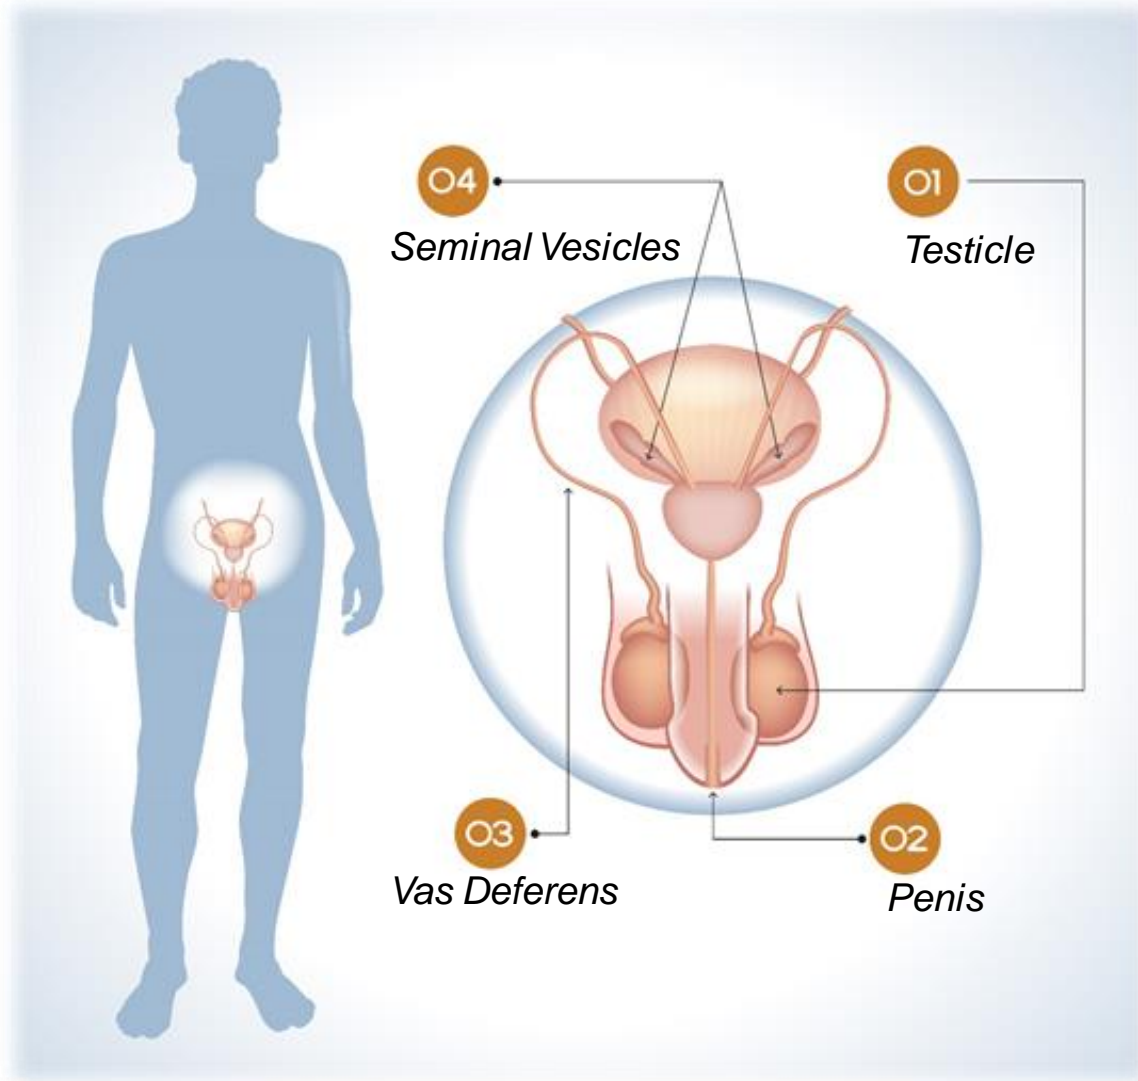

Grade 7

Reproductive Systems

Reproductive System & Genitals

External Genitals

Circumcised Penis

Uncircumcised Penis

Reproductive System & Genitals

Reproductive System & Genitals

Reproductive Systems

Reproductive System Infographic

Reproductive System Infographic

Reproductive System Infographic

Reproductive System Infographic

Reproductive System Infographic

Reproductive System Infographic

Menstrual Cycle

This diagram shows a menstrual cycle of 28 days, which is an average. Cycles can vary between 24-38 days long.

Sperm Production

Fertilization

Implantation

Additional Resources

Additional diagrams are available on the [Grade 5](#) and [Grade 6](#) pages.