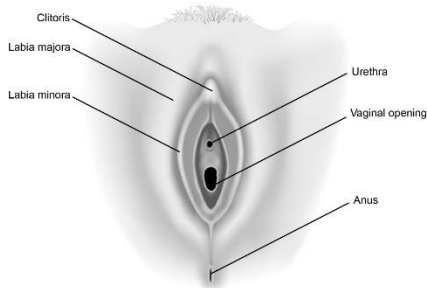

Grade 7

Reproductive Systems

Reproductive System & Genitals

External Genitals

Circumcised Penis

Uncircumcised Penis

Reproductive System & Genitals

Reproductive System & Genitals

Reproductive Systems

Reproductive System Infographic

Reproductive System Infographic

Reproductive System Infographic

Reproductive System Infographic

Reproductive System Infographic

Reproductive System Infographic

Menstrual Cycle

This diagram shows a menstrual cycle of 28 days, which is an average. Cycles can vary between 24-38 days long.

Sperm Production

Fertilization

Implantation

Additional Resources

Additional diagrams are available on the [Grade 5](#) and [Grade 6](#) pages.